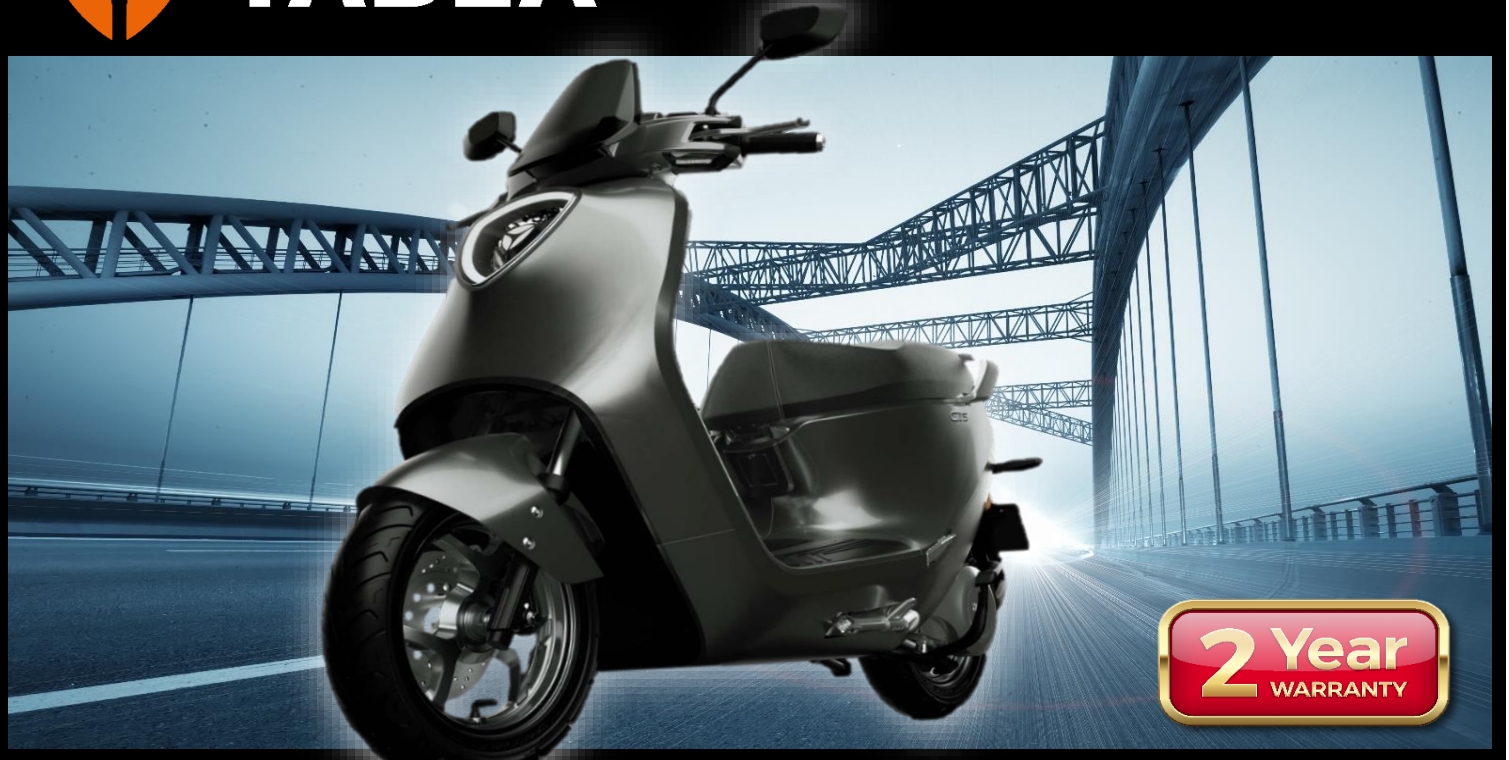

YADEA

C1S PRO

2 Year
WARRANTY