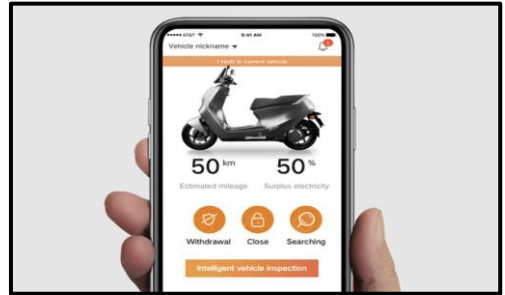

### Reddot design award winner 2020

- Smart chip keyless system.
- Lithium-ion battery.
- EBS. Energy recovery system
- 9 level safety protection.
- 25L underseat storage
- Auto turning head light.
- LCD screen.
- 5-seconds acceleration to 50km/h and a top speed of 80km/h.